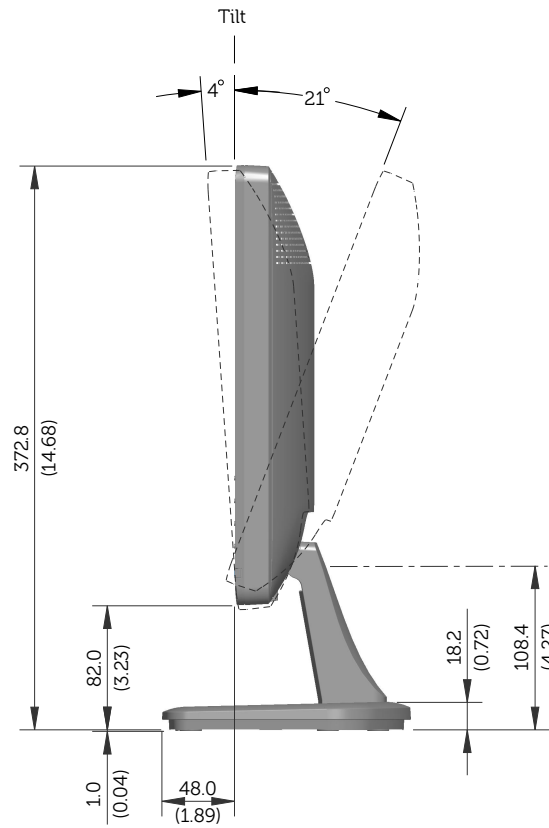

E1913S Outline Dimensions

Norminal Dimensions
Unit:mm(inch)

Back view of Monitor without stand

E1913 Outline Dimensions

Nominal Dimensions
Unit: mm (inch)

Back view of Monitor without stand

E2213 Outline Dimensions

Nominal Dimensions
Unit: mm (inch)

Back view of Monitor without stand