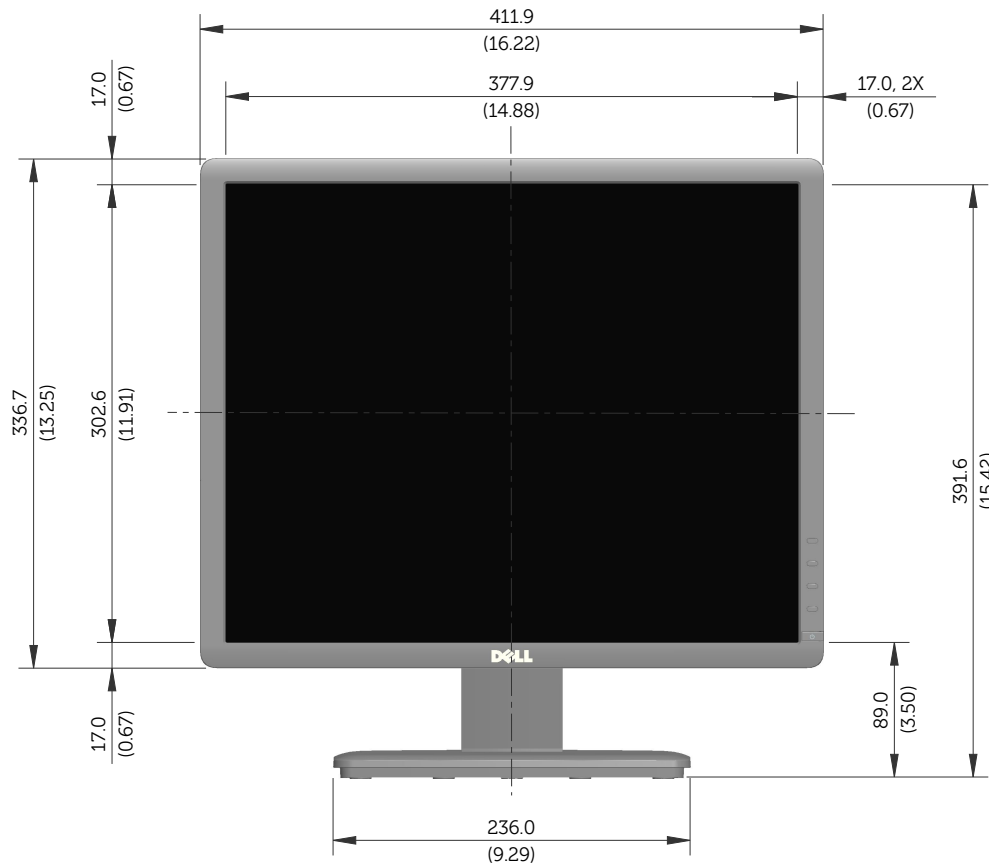

E1913S Outline Dimensions

Norminal Dimensions
Unit:mm(inch)

Back view of Monitor without stand

E1913 Outline Dimensions

Nominal Dimensions
Unit: mm (inch)

Back view of Monitor without stand

E2213 Outline Dimensions

Nominal Dimensions
Unit: mm (inch)

Back view of Monitor without stand