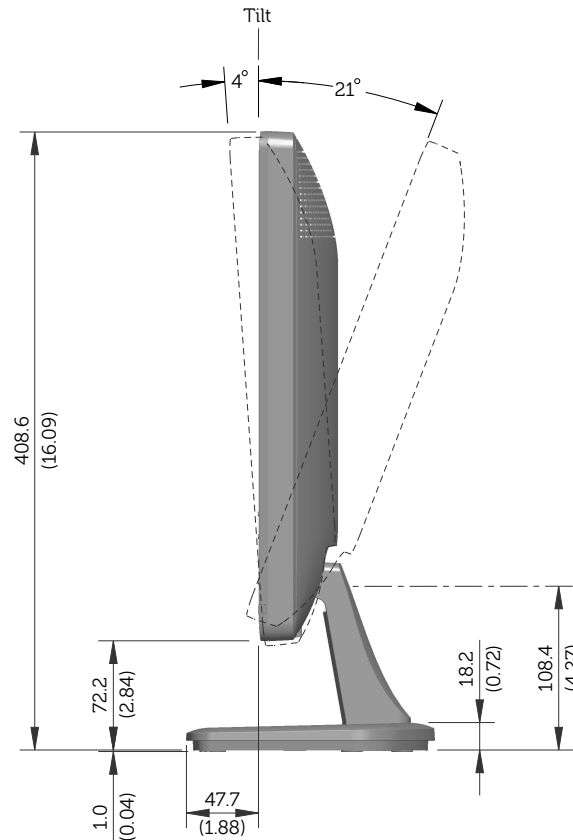

E1913S Outline Dimensions

Norminal Dimensions
Unit:mm(inch)

Back view of Monitor without stand

E1913 Outline Dimensions

Nominal Dimensions
Unit: mm (inch)

Back view of Monitor without stand

E2213 Outline Dimensions

Nominal Dimensions
Unit: mm (inch)

Back view of Monitor without stand