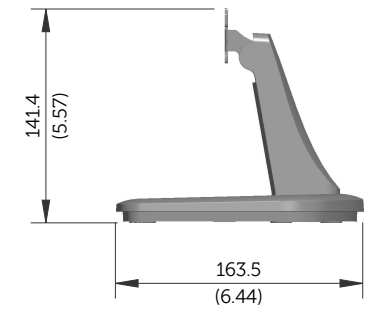

E1913S Outline Dimensions

Norminal Dimensions
Unit:mm(inch)

Back view of Monitor without stand

E1913 Outline Dimensions

Nominal Dimensions
Unit: mm (inch)

Back view of Monitor without stand

E2213 Outline Dimensions

Nominal Dimensions
Unit: mm (inch)

Back view of Monitor without stand