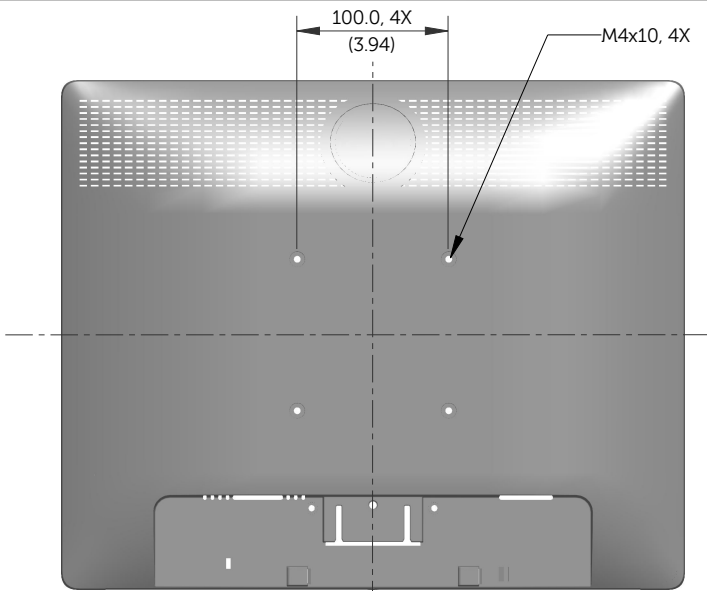

E1913S Outline Dimensions

Norminal Dimensions
Unit:mm(inch)

Back view of Monitor without stand

E1913 Outline Dimensions

Nominal Dimensions
Unit: mm (inch)

Back view of Monitor without stand

E2213 Outline Dimensions

Nominal Dimensions
Unit: mm (inch)

Back view of Monitor without stand